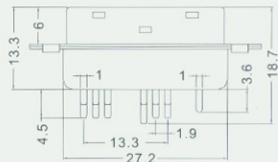

How To Order

163 - W 1 G

1 2 3 4

SERIES NO

GONTACT PLATED:
T-TIN PLATED
G-GOLD PLATED

COLOR OF HOUSING

W-WHITE
K-BLACK
B-BLUE

SHELL PLATED
1-CHROMATED SHELL
2-TIN SHELL

[B TYPE]