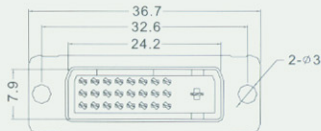

163 series

DVI PLUG 24+1(JDB-241)

[A TYPE]

Specifications:

Contact Resistance: 30m Ω max

Insulator Resistance: 1000M Ω min.at DC 500V

Current Rating: 3AMP

Dielectric Withstanding:

Voltage: AC 1000V For 1 minute

Contact: Brass

Housing: PBT &30% Glass Fiber(UL 94V-0)

How To Order

163 - W 1 G

1 2 3 4

SERIES NO

GONTACT PLATED:
T-TIN PLATED
G-GOLD PLATED