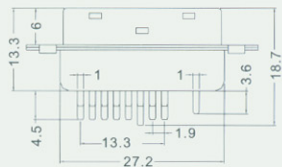

163 series

DVI PLUG 24+1(JDB-241)

[A TYPE]

Specifications:

Contact Resistance: 30m Ω max

Insulator Resistance: 1000M Ω min.at DC 500V

Current Rating: 3AMP

Dielectric Withstanding:

Voltage: AC 1000V For 1 minute

Contact: Brass

Housing: PBT &30% Glass Fiber(UL 94V-0)

How To Order

163 - W 1 G

1 2 3 4

SERIES NO

GONTACT PLATED:
T-TIN PLATED
G-GOLD PLATED