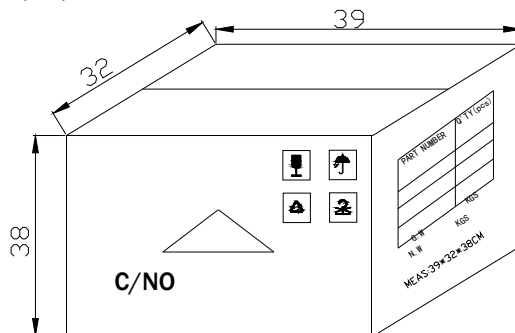

LAMP PACKING.

DEVICE	QTY/polybag(pcs)	Polybag/box A	Fig
5mm(T-1 3/4)	1000	8 bags	Label 1
3mm(T-1)	1000	10 bags	Label 1
10mm(T-1)	250	8 bags	Label 1
Blue/Green/White	500pcs	8 bags	Label 2

CARTON
 Dimension(cm):39*32*38

6 Boxes/Carton
 5mm:48,000pcs
 3mm:60,000pcs
 10mm:12,000pcs
 Blue/Pure Green/bluish Green
 /White:24,000pcs