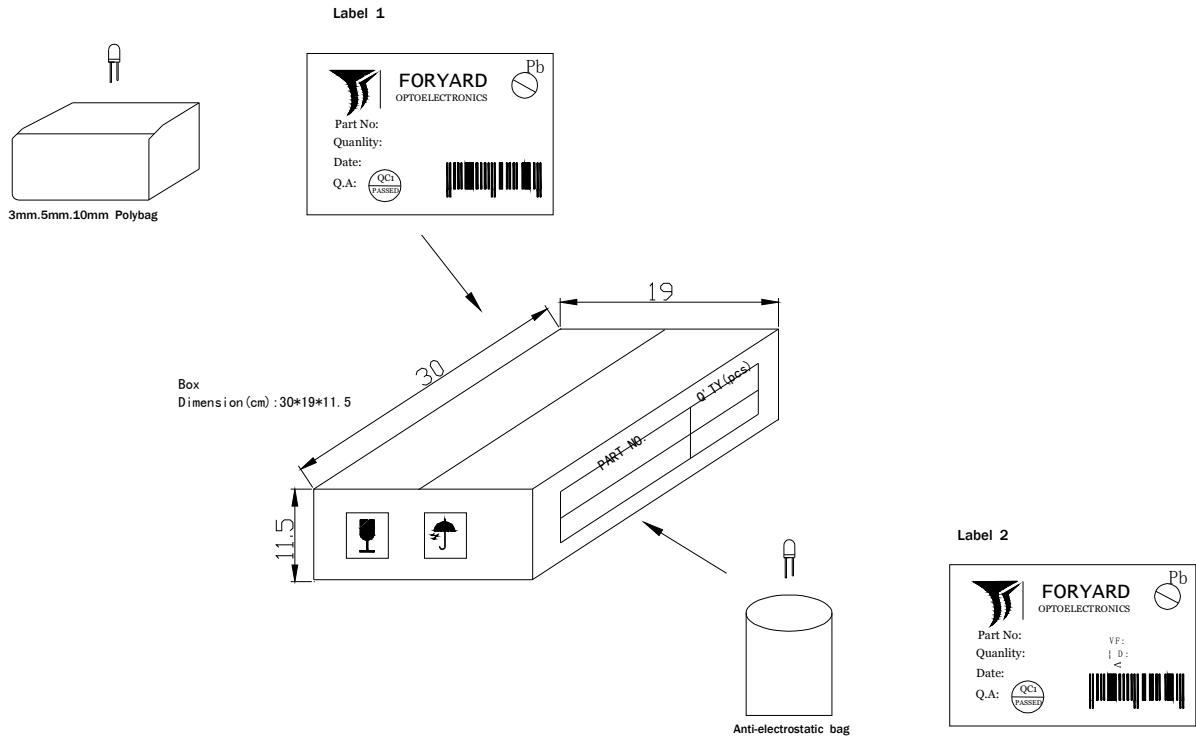

LAMP PACKING.

DEVICE	QTY/polybag(pcs)	Polybag/box A	Fig
5mm(T-1 3/4)	1000	8 bags	Label 1
3mm(T-1)	1000	10 bags	Label 1
10mm(T-1)	250	8 bags	Label 1
Blue/Green/White	500pcs	8 bags	Label 2

CARTON
 Dimension(cm):39*32*38

6 Boxes/Carton
 5mm:48,000pcs
 3mm:60,000pcs
 10mm:12,000pcs
 Blue/Pure Green/bluish Green
 /White:24,000pcs